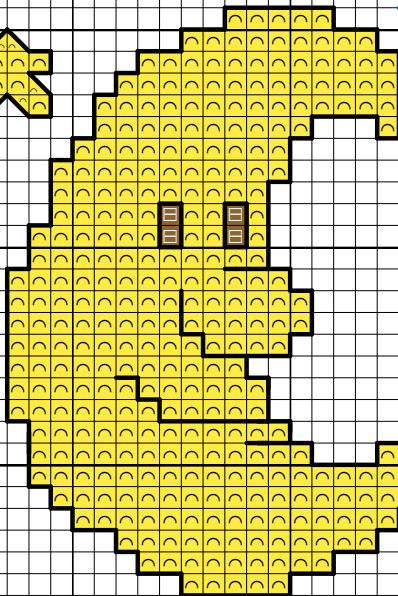

10

20

30

40

Associazione

Sogni

d'oro

Legend:

# <No Title>

---

**Grid Size:** 68W x 42H  
**Design Area:** 4,36" x 2,43" (61 x 34 stitches)

## Backstitch Lines:

 DMC-310 black

 DMC-995 electric blue - dk